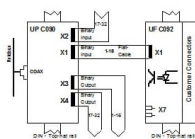

PRODUCT-DETAILS

HIEE300910R0001

UF C092 BE01:Binary Input

General Information

Product ID	HIEE300910R0001
ABB Type Designation	-
Catalog Description	UF C092 BE01:Binary Input
Long Description	UF C092 BE01:Binary Input

Additional Information

ABB Type Designation	-
Country of Origin	Switzerland (CH)
Customs Tariff Number	85371092
Gross Weight	1.1 kg
Invoice Description	UF C092 BE01:Binary Input
Made To Order	No
Minimum Order Quantity	1 piece
Order Multiple	1 piece
Package Level 1 Gross Weight	1.1 kg
Package Level 1 Units	1 piece
Part Type	New
Product Name	-
Product Net Height	380 mm
Product Net Length	130 mm
Product Net Weight	1 kg
Product Net Width	60 mm